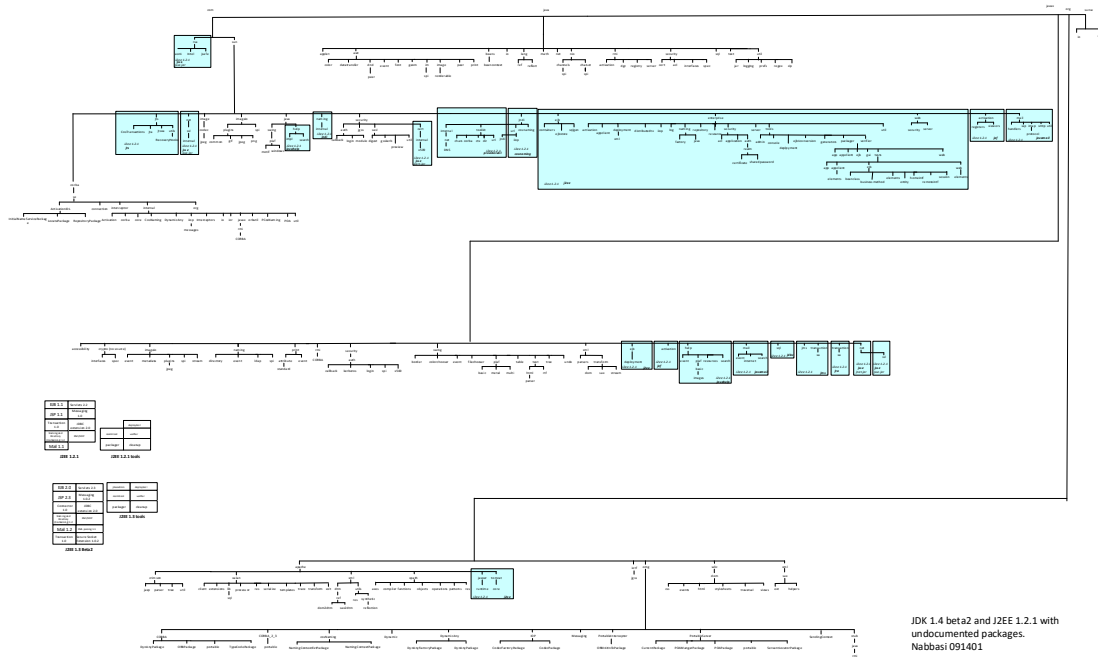

I wanted at one point to make a diagram that shows all the Java framework packages and their relationship. I think I spend 2-3 days working on this full time.

These diagrams are hard to see since I did them for large paper size and for printing, I think I used 11x17 paper size in VISIO.

Here they are. (I still have the original VISIO files)

3 jdk 1.4 beta2 and J2EE 1.2.1

Figure 3: jdk 1.4 beta2 and J2EE 1.2.1